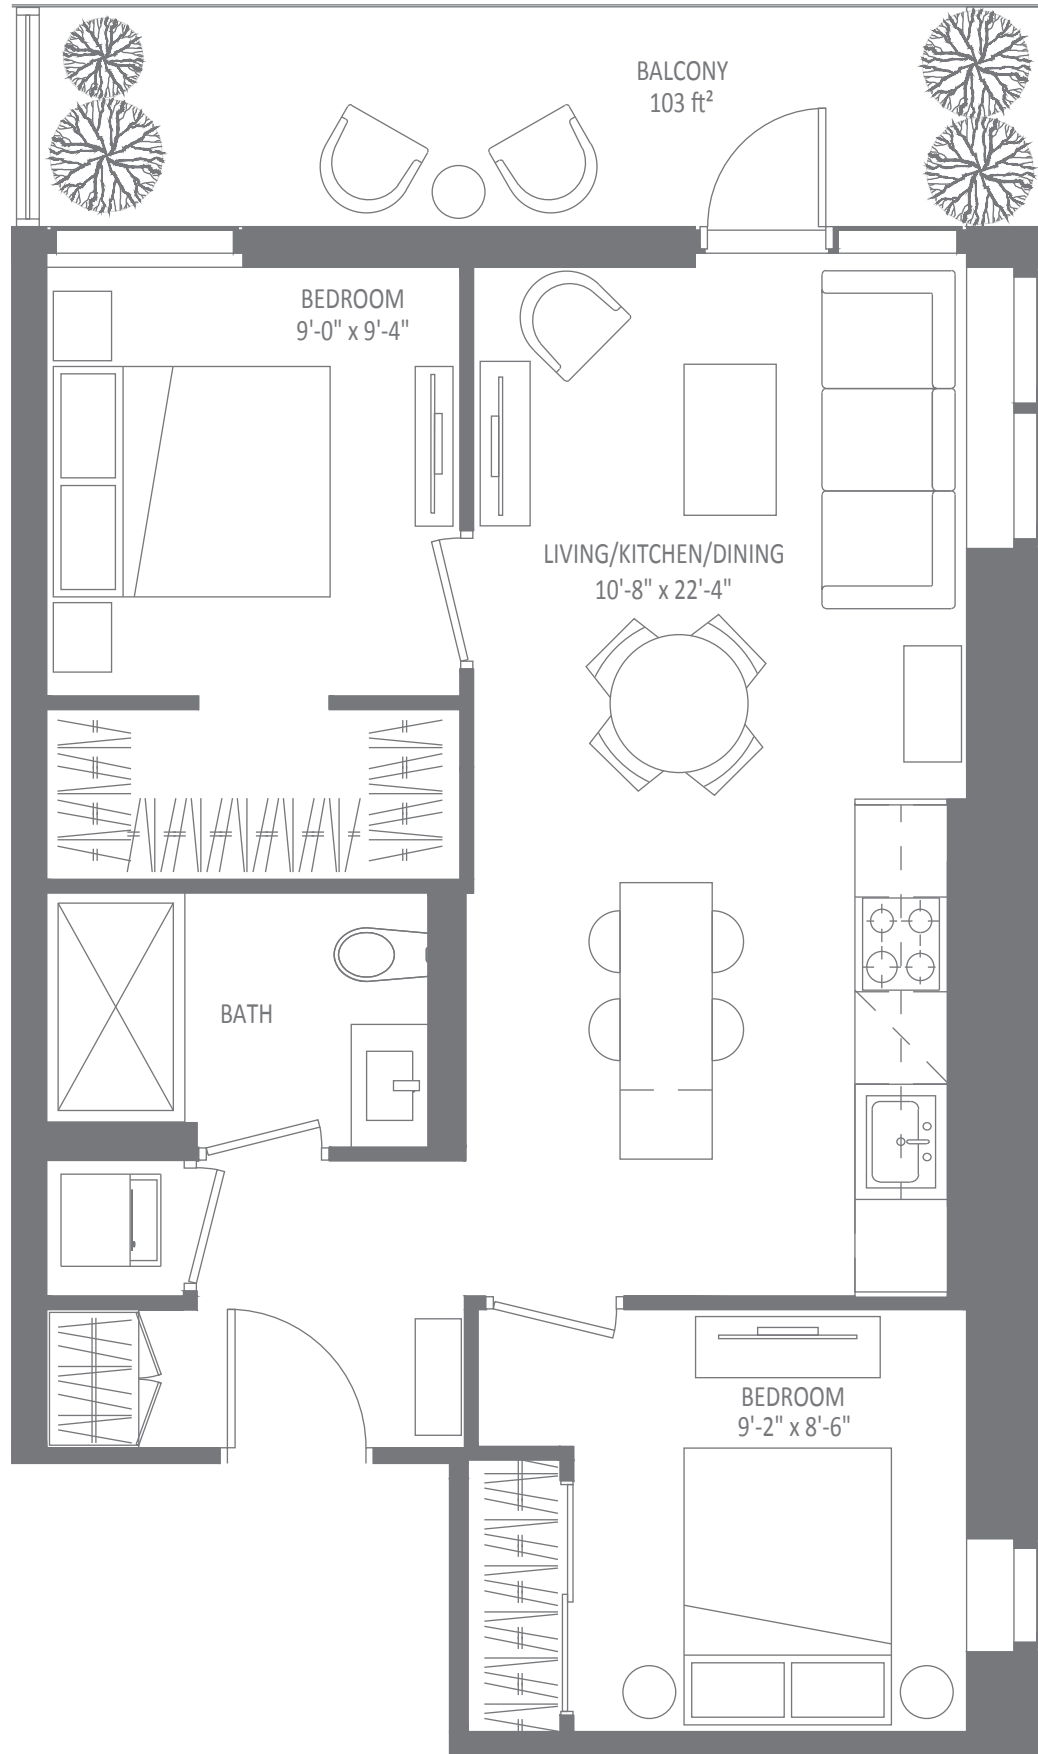

# No. 204

672 SQ FT - 2 BEDROOM

▲ NORTH FACING

THE BENVENUTO GROUP