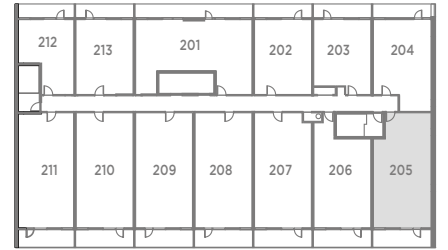

No. 205

672 SQ FT - 2 BEDROOM

KEYPLAN
FLOOR 2

▲ SOUTH FACING